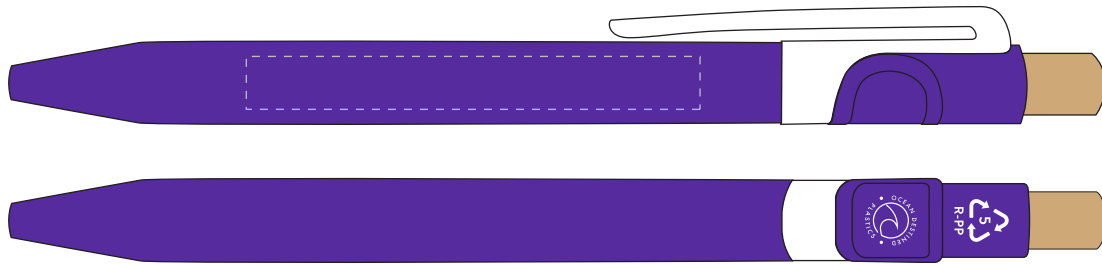

Your Ref:	Quantity:	Product Code: TPC000119
Our Ref:	Version: 1	Product Colour: PURPLE

PRINTING CONCERNS:

PRODUCT INFO:

We stock this item in the following colours

PANTONE REFERENCE(S)

- Colour 1
- Colour 1
- Colour 1
- Colour 1

ARTWORK SCALE 100%

ARTWORK SCALE 100%
Max print area: 60mm x 7mm

Product Image for visualisation
- colours may vary

The dashed line is to demonstrate print area and will not appear on your printed item

PLEASE NOTE: